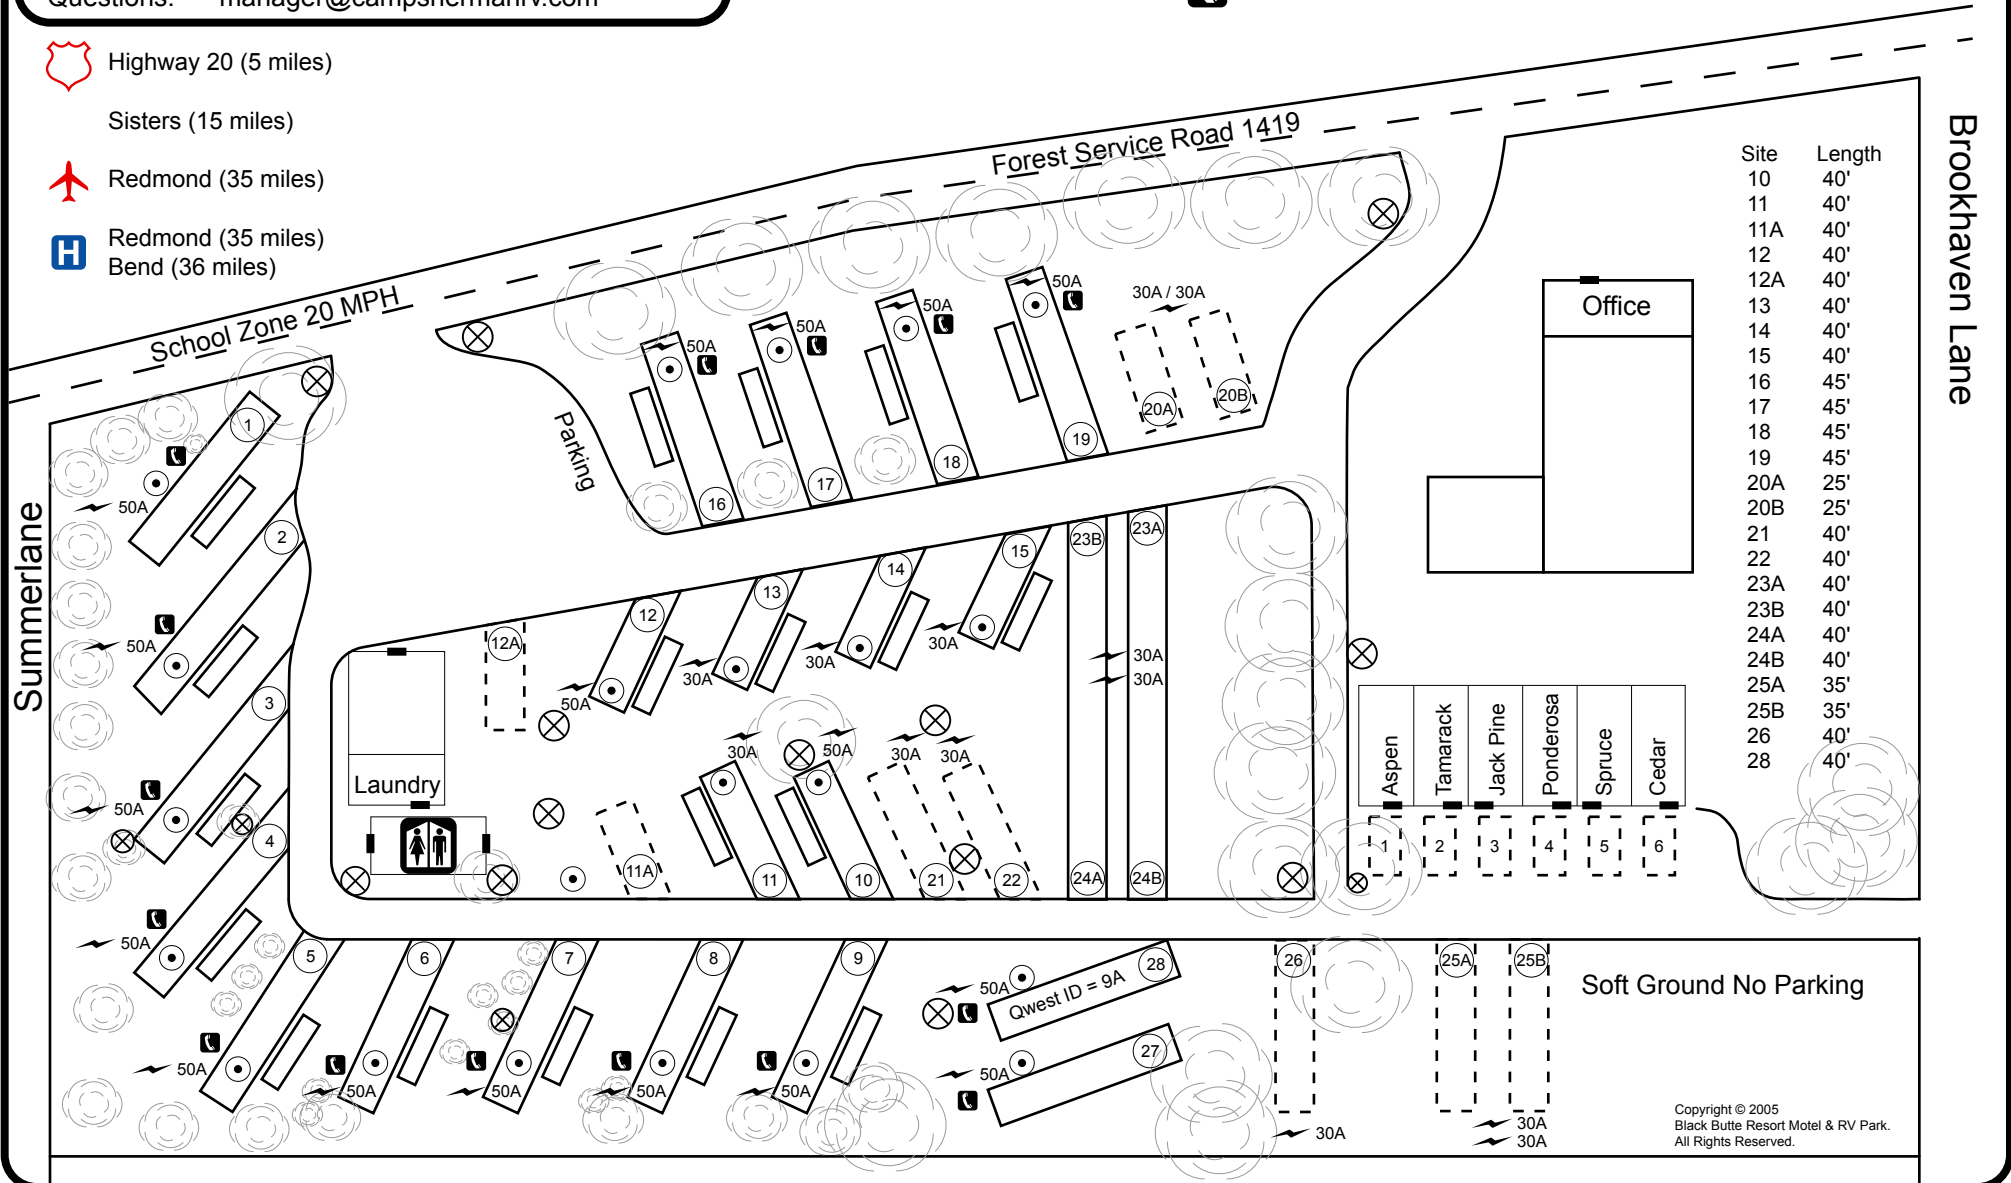

 Highway 20 (5 miles)

Sisters (15 miles)

 Redmond (35 miles)

 Redmond (35 miles)
Bend (36 miles)

← 0.03 mile

Chapel in the Pines 

Black Butte School 

0.10 mile →

Kokanee Cafe

Camp Sherman Store

US Post Office

Metolius River

Legend

Site Number  14

Sewer Connection 

Electrical Connection  30A

Telephone Connection 

Obstruction 

Not to scale

Site	Length
10	40'
11	40'
11A	40'
12	40'
12A	40'
13	40'
14	40'
15	40'
16	45'
17	45'
18	45'
19	45'
20A	25'
20B	25'
21	40'
22	40'
23A	40'
23B	40'
24A	40'
24B	40'
24A	40'
24B	40'
25A	35'
25B	35'
26	40'
28	40'